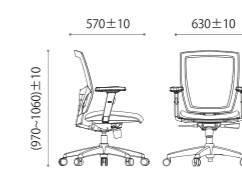

D00207AM

Carton Size: 30"L*12-3/4"W*26"H CBM:0.167
Net Weight: 19.0KG Gross Weight: 23KG
Container Loading: 20GP:180PCS 40GPQ:375PCS 40HQ:432PCS