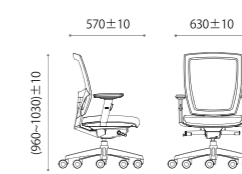

D00207M

Carton Size: 32-1/4"L*24-1/2"W*23"H CBM:0.298
Net Weight: 21.2KG Gross weight: 25.5KG
Container Loading: 20GP:100PCS 40GPQ:200PCS 40HQ:200PCS