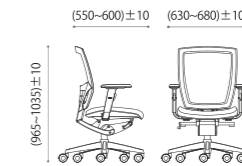

Product Configurations

Packing Size

Unit: mm

D00207H

Carton Size: 36-1/2"L*24"W*23"H CBM:0.331
Net Weight: 22.3KG Gross weight: 26.0KG
Container Loading: 20GP: 84PCS 40GP: 176PCS 40HQ:176 PCS

D00207AH

Carton Size: 34"L*12-3/4"W*26"H CBM:0.189
Net Weight: 20.4KG Gross Weight: 24.5KG
Container Loading: 20GP:152PCS 40GPQ:322PCS 40HQ:372PCS

D00207BH

Carton Size: 32-1/2"L*15"W*26"H CBM:0.213
Net Weight: 22.1KG Gross Weight: 24.4KG
Container Loading: 20GP:148PCS 40GP:300PCS 40HQ:336PCS

D00207M

Carton Size: 32-1/4"L*24-1/2"W*23"H CBM:0.298
Net Weight: 21.2KG Gross weight: 25.5KG
Container Loading: 20GP:100PCS 40GPQ:200PCS 40HQ:200PCS

D00207AM

Carton Size: 30"L*12-3/4"W*26"H CBM:0.167
Net Weight: 19.0KG Gross Weight: 23KG
Container Loading: 20GP:180PCS 40GPQ:375PCS 40HQ:432PCS

D00207BM

Carton Size: 30"L*12-3/4"W*26"H CBM:0.167
Net Weight: 19.6KG Gross Weight: 21.7KG
Container Loading: 20GP:180PCS 40GPQ:375PCS 40HQ:432PCS

Surfaces Materials