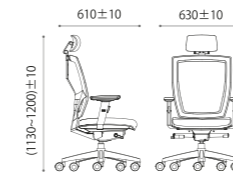

D00207H

Carton Size: 36-1/2"L*24"W*23"H CBM:0.331
Net Weight: 22.3KG Gross weight: 26.0KG
Container Loading: 20GP: 84PCS 40GP: 176PCS 40HQ:176 PCS