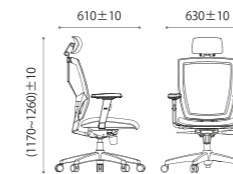

D00207AH

Carton Size: 34"L*12-3/4"W*26"H CBM:0.189
Net Weight: 20.4KG Gross Weight: 24.5KG
Container Loading: 20GP:152PCS 40GPQ:322PCS 40HQ:372PCS

D00207BH

Carton Size: 32-1/2"L*15"W*26"H CBM:0.213
Net Weight: 22.1KG Gross Weight: 24.4KG
Container Loading: 20GP:148PCS 40GP:300PCS 40HQ:336PCS