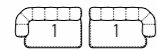

**ONNO** coffee tables

7ON110 ø cm 90x25h

7ON101 cm 60x60x35h

Bases: OPR15 moka matt stained oak

+ MDF painted in finish OPM20 Délabré brass brushed

Top: OPP7 Calacatta marble

1 - 9MIL302

**MILO** armchair  
**9MIL101 cm 96x76x70h**  
Fabric: cat. F/G art. Orsetto 1/1