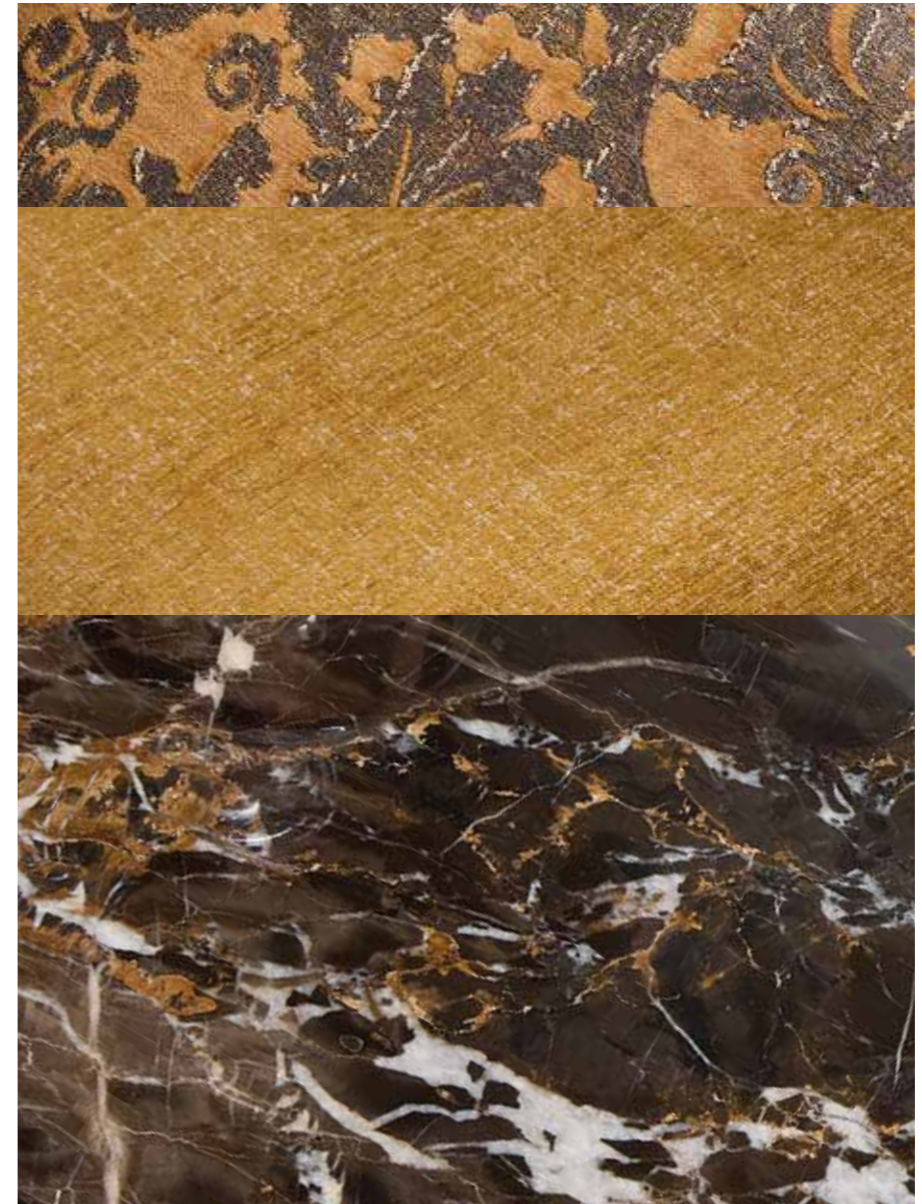

- 1 - 9MIL303
- 2 - 9MIL112
- 3 - 9MIL102

MILO composition in fabric cat. F/G art. Orsetto 05/6