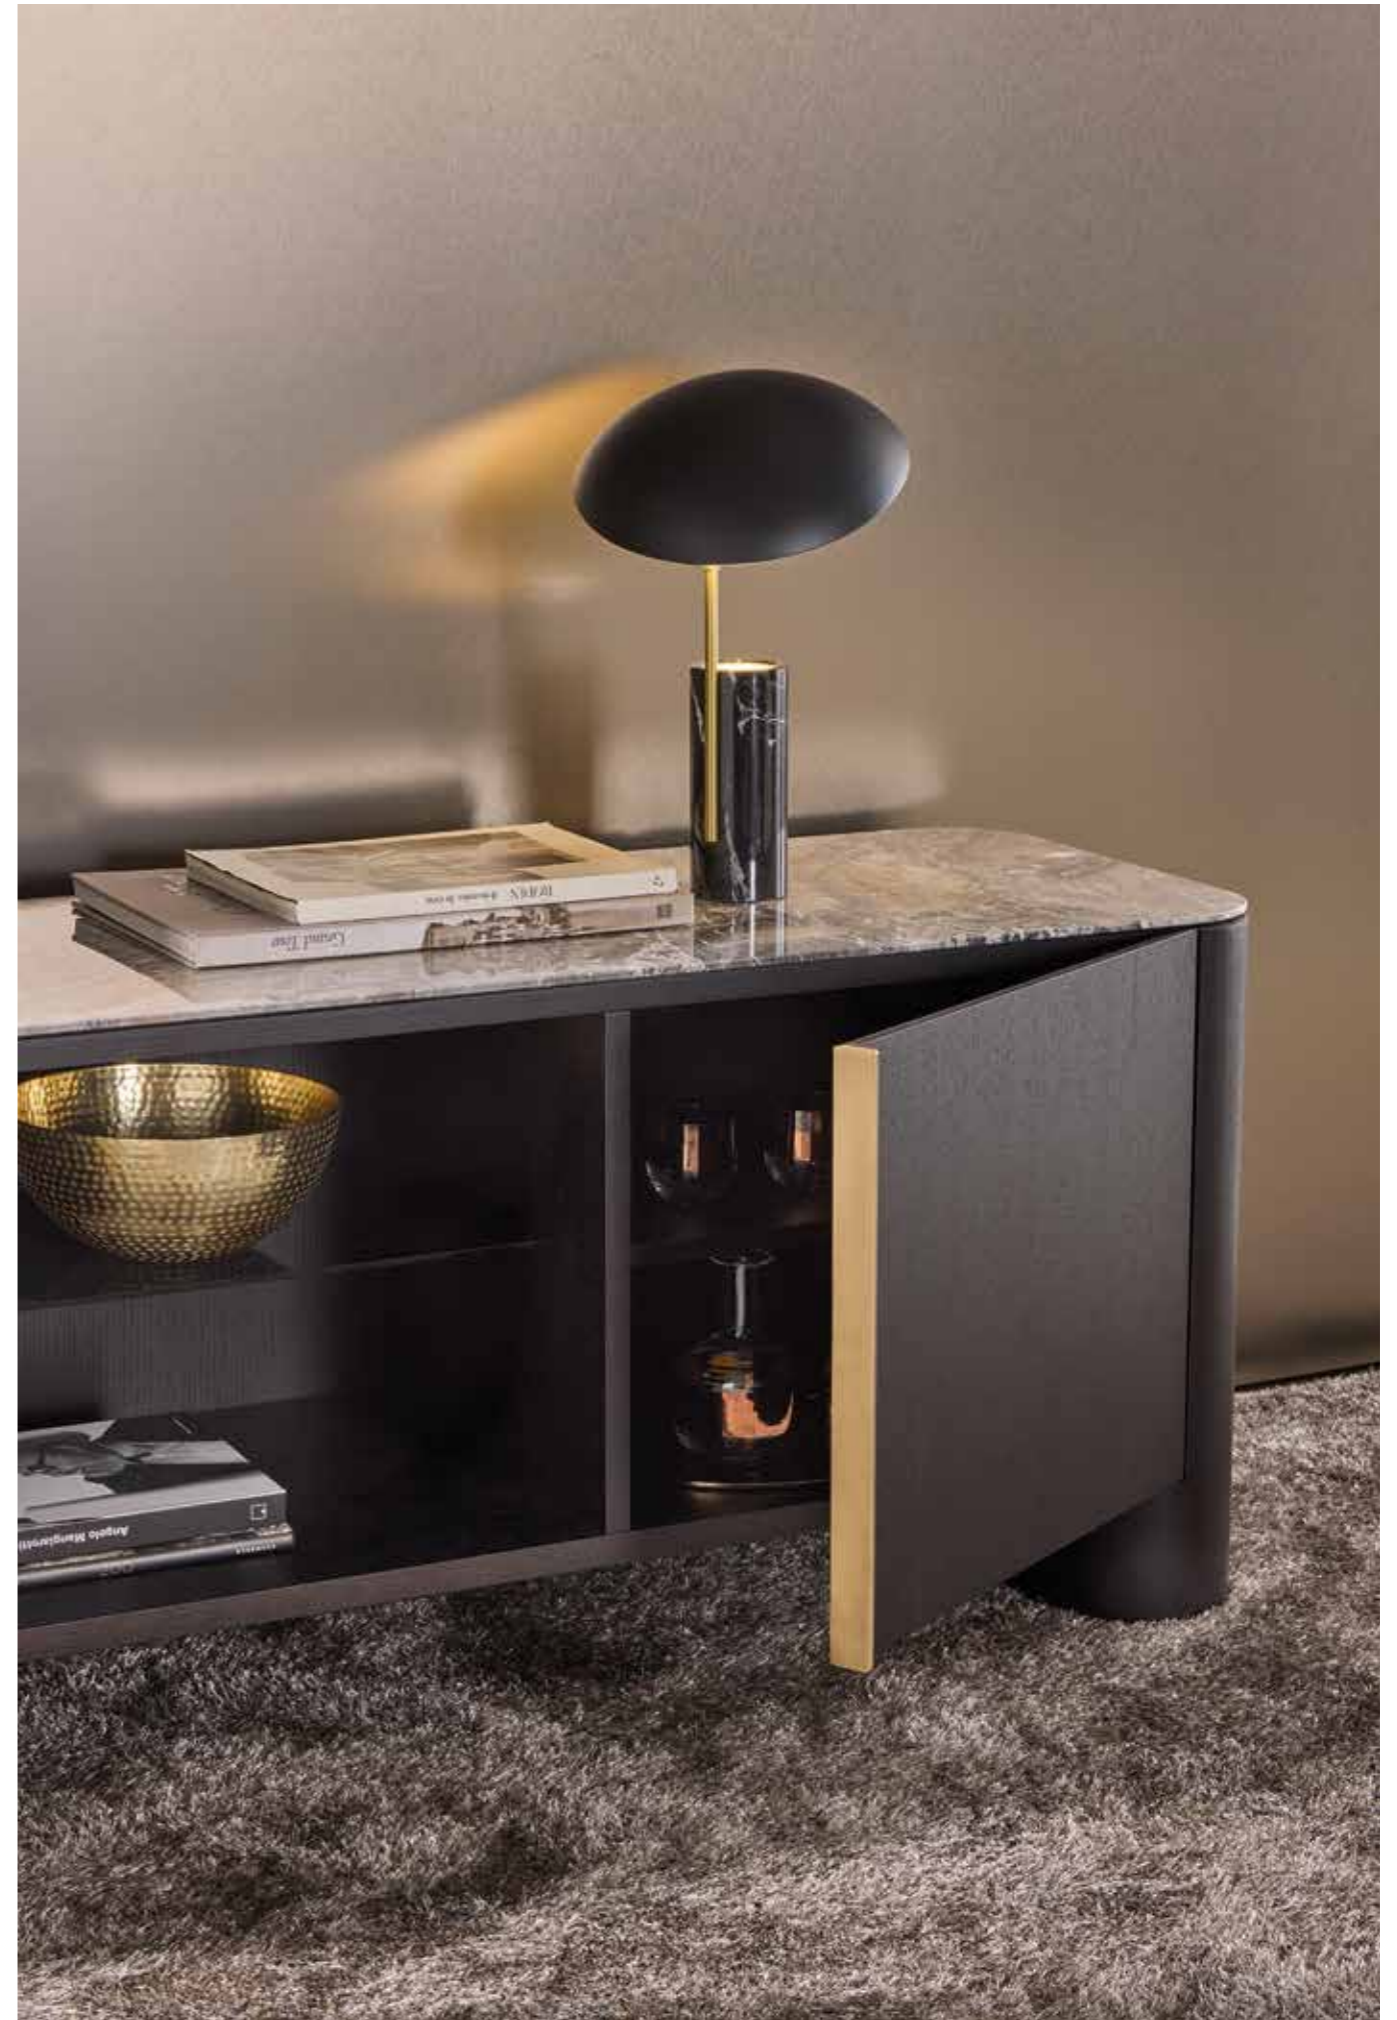

THOR tables
7TH112 cm 100x100x27h
OPP20 Arabescato Orobito grey marble
Base: OPM15 antique gold brushed metal