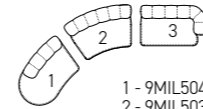

1 - 9MIL504
2 - 9MIL503
3 - 9MIL302

MILO sofa composition cm 420x265
Fabric: cat. F/G Casamance Alpine 0360 beige

Decorative cushions:
2 x 9CU103 cm 40x40
in fabric cat. F/G Casamance Alpine 0360 beige
2 x 9CU105 cm 50x50
in fabric cat. F/G Casamance Alpine 0360 beige
1 x 9CU103 cm 40x40
in fabric cat. H art. Zimmer + Rohde Rhythm 587
1 x 9CU105 cm 50x50
in fabric cat. H art. Zimmer + Rohde Rhythm 587
1 x 9CU103 cm 40x40
in fabric cat. F/G art. Misia Aime col. M346308 ardoise

LUA coffee tables

7LU205 ø cm 120x25h
Top: OPP7 Calacatta marble
Base: OPM20 Délabré brass brushed painted MDF
7LU202 ø cm 60x35h
Top: OPP7 Calacatta marble
Base: OPM20 Délabré brass brushed metal pipe + painted MDF
7LU203 ø cm 60x48h
Top: OPP7 Calacatta marble
Bases: Shiny beige painted MDF
7LU201 ø cm 60x25h
Top: OPP7 Calacatta marble
Base: Shiny beige painted MDF