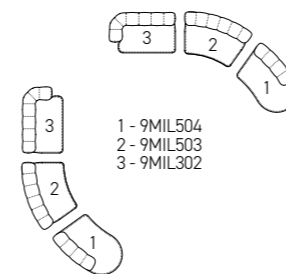

MILO sofa composition cm 420x265
Fabric: cat. F/G Casamance Alpine 0360 beige

Decorative cushions:
2 x 9CU103 cm 40x40
in fabric cat. F/G Casamance Alpine 0360 beige
2 x 9CU105 cm 50x50
in fabric cat. F/G Casamance Alpine 0360 beige
1 x 9CU103 cm 40x40
in fabric cat. H art. Zimmer + Rohde Rhythm 587
1 x 9CU105 cm 50x50
in fabric cat. H art. Zimmer + Rohde Rhythm 587
1 x 9CU103 cm 40x40
in fabric cat. F/G art. Misia Aime col. M346308 ardoise

LUA coffee tables
7LU205 ø cm 120x25h
Top: OPP7 Calacatta marble
Base: OPM20 Délabré brass brushed painted MDF
7LU203 ø cm 60x48h
Top: OPP7 Calacatta marble
Bases: Shiny beige painted MDF
7LU201 ø cm 60x25h
Top: OPP7 Calacatta marble
Base: Shiny beige painted MDF