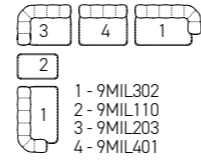

MILO curved sofa back details

**MILO curved sofa**  
**9MIL501 cm 250x107x70h**  
 Fabric: cat. F/G art. Misia Aime M188 429 vert olive

**ONNO coffee table**  
**7ON102 ø cm 60x35h**  
 Bases: MDF painted in OPM20 Délabré brass brushed finishing  
 + OPR15 moka matt stained oak  
 Top: OPP22 Travertino marble