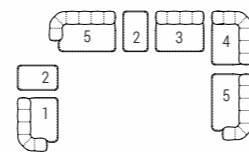

MILO composition cm 476x317
Fabric: cat. D/E art. Clusone col. 08

MILO armchair
9MIL101 cm 96x76x70h
Fabric: cat. F/G art. Orsetto 1/1

Cushions:
2 x 9CU104 cm 40x40
2 x 9CU106 cm 45x45
Fabric: cat. D/E art. Clusone 08
2 x 9CU106 cm 45x45
Fabric: cat. H art. Misia M261 80 1 Ivory
1 x 9CU106 cm 45x45
1 x 9CU104 cm 60x60
Leather: cat. Extra art. Levante 5608

MILO composition cm 208x107
Leather: cat. Extra art. Levante 5608

Cushions:
1 x 9CU104 cm 60x60
Leather: cat. Extra art. Levante 5608

ONNO coffee tables
7ON105 cm 120x120x25h
7ON102 ø cm 60x35h
7ON110 ø cm 90x25h
7ON101 cm 60x60x35h
7ON104 ø cm 45x45h
Bases: OPR15 moka matt stained oak
+ MDF painted in finish OPM20 Délabré brass brushed
Top: OPP7 Calacatta marble

1 - 9MIL301
2 - 9MIL110
3 - 9MIL401
4 - 9MIL203
5 - 9MIL302